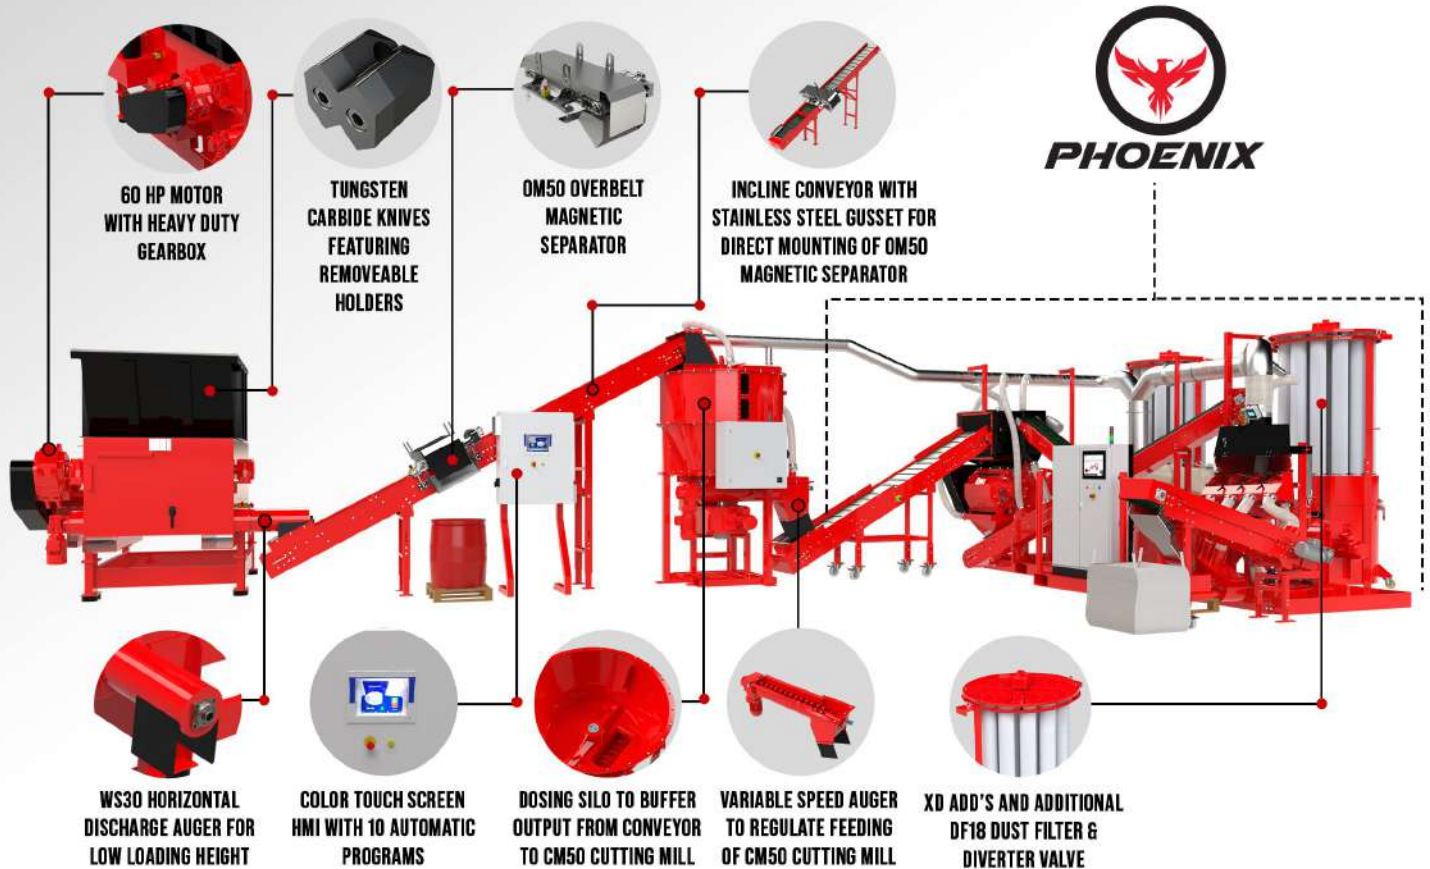

PHOENIX XD CABLE RECYCLING MACHINE